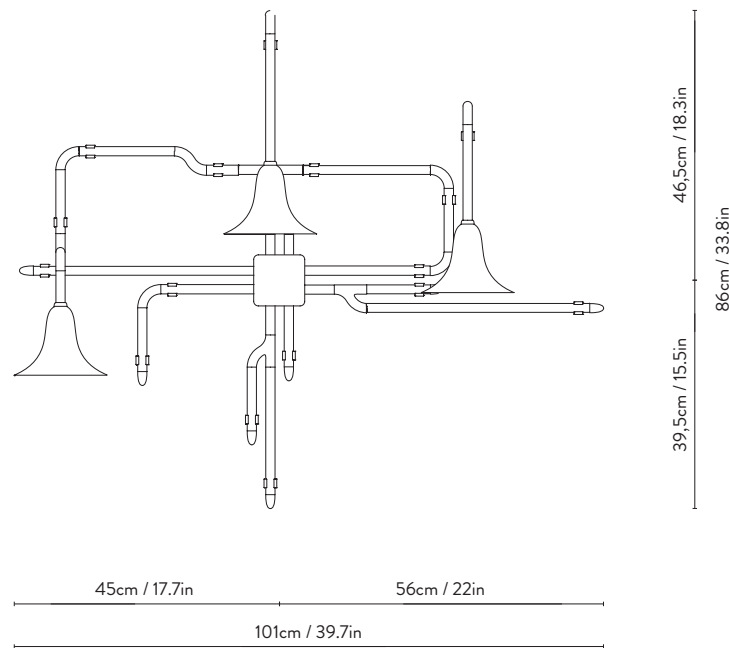

LIGHT FOREST WALL 3LP - configuration 4