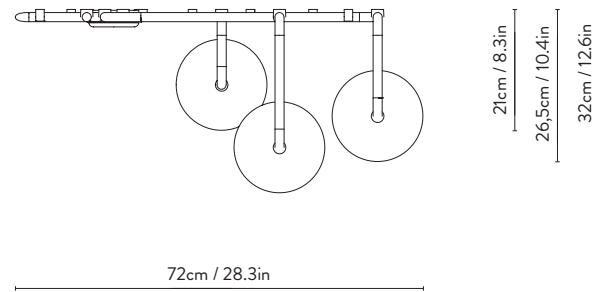

LIGHT FOREST WALL 3LP - configuration 3