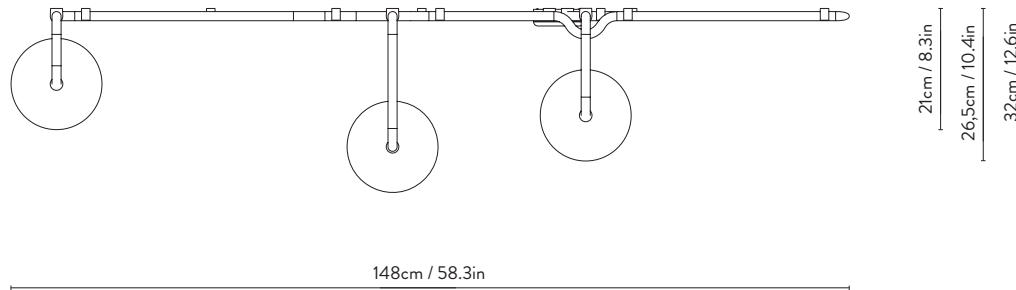

LIGHT FOREST WALL 3LP - configuration 1