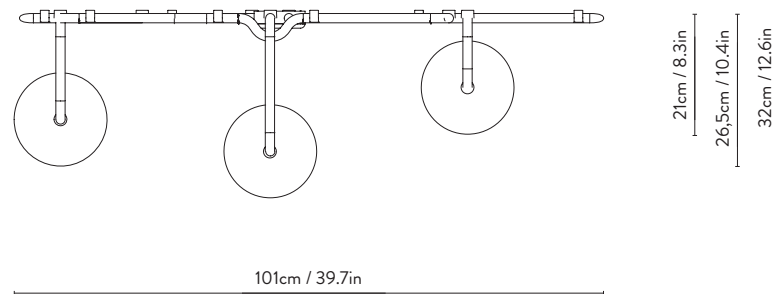

LIGHT FOREST WALL 3LP - configuration 4