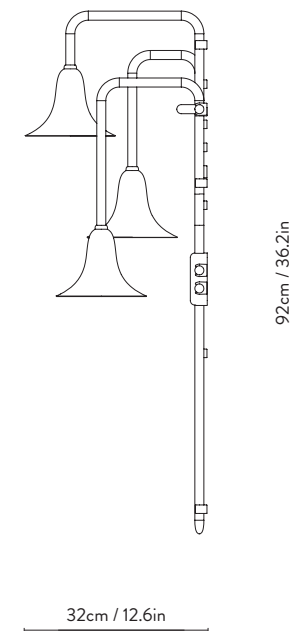

LIGHT FOREST WALL 3LP - configuration 1