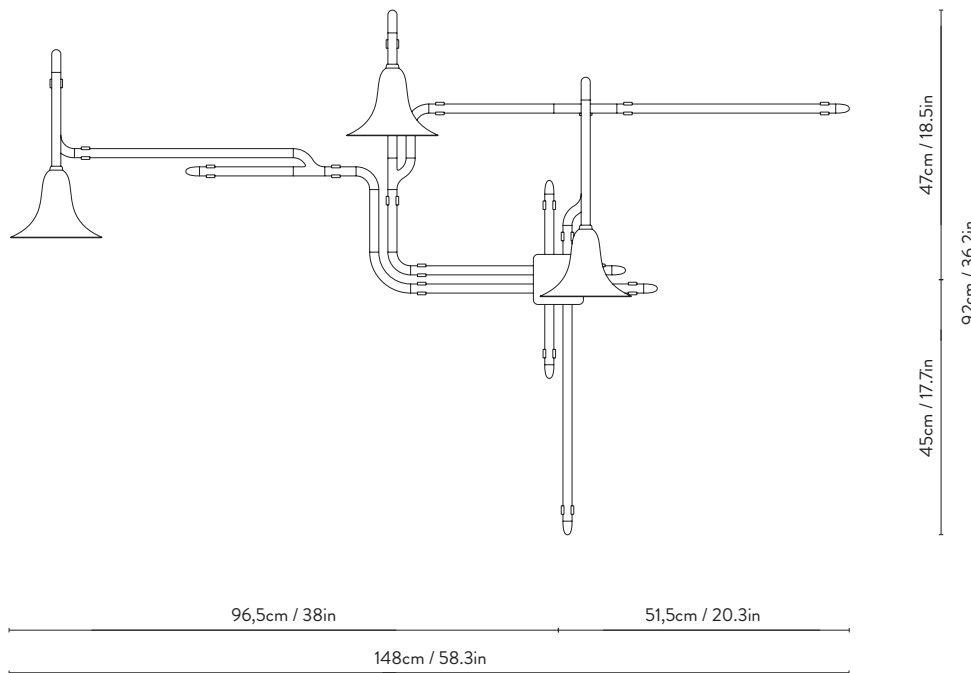

LIGHT FOREST WALL 3LP - configuration 1

## LIGHT FOREST WALL 3LP - configuration 2