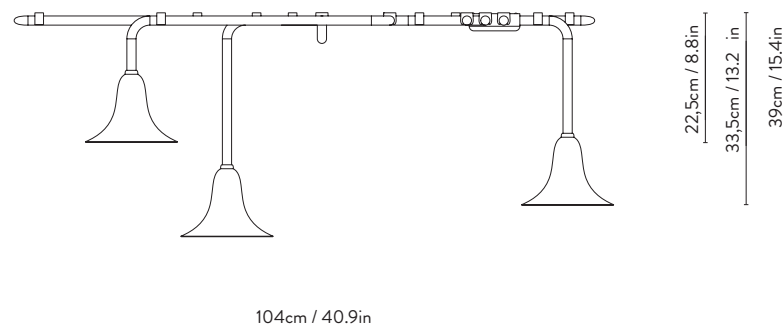

LIGHT FOREST CEILING 3LP - configuration 4