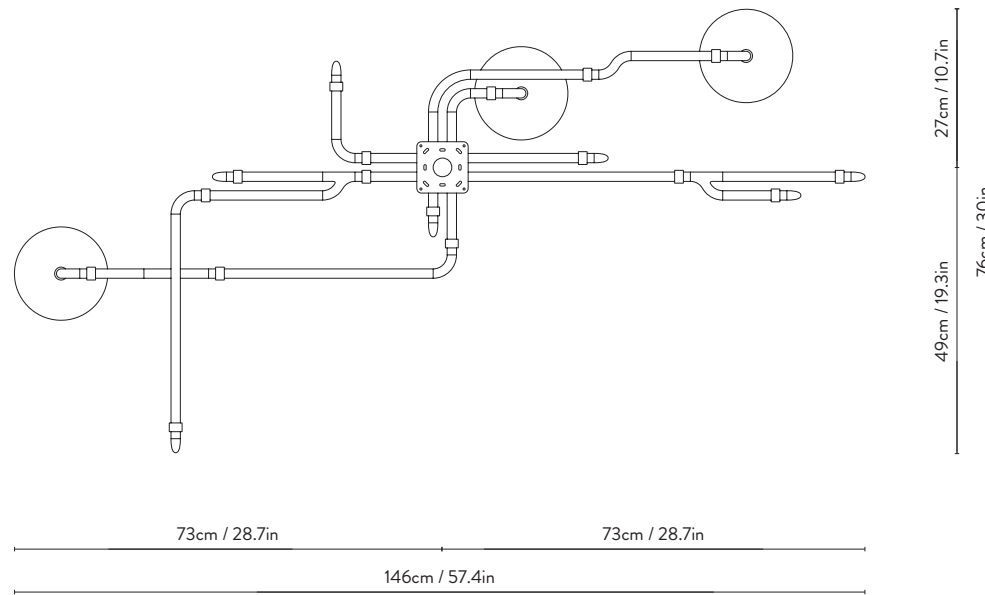

LIGHT FOREST CEILING 3LP - configuration 3