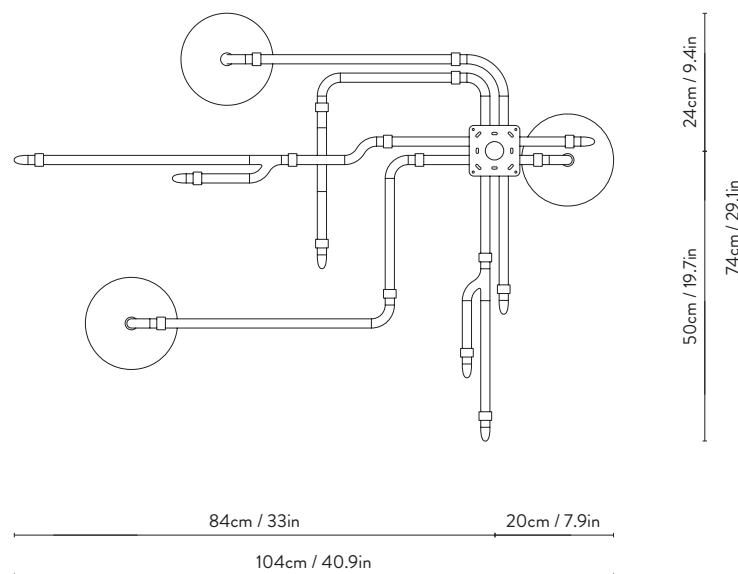

LIGHT FOREST CEILING 3LP - configuration 4