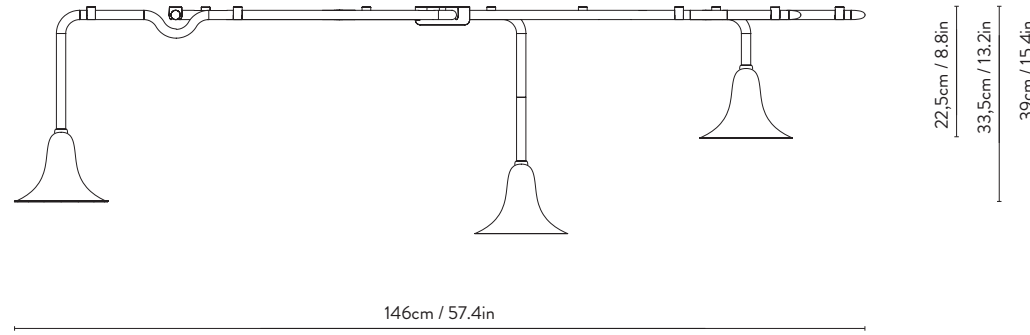

LIGHT FOREST CEILING 3LP - configuration 3