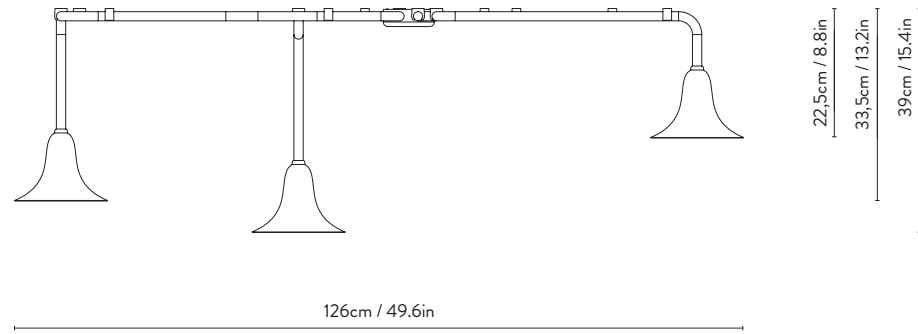

## LIGHT FOREST CEILING 3LP - configuration 1