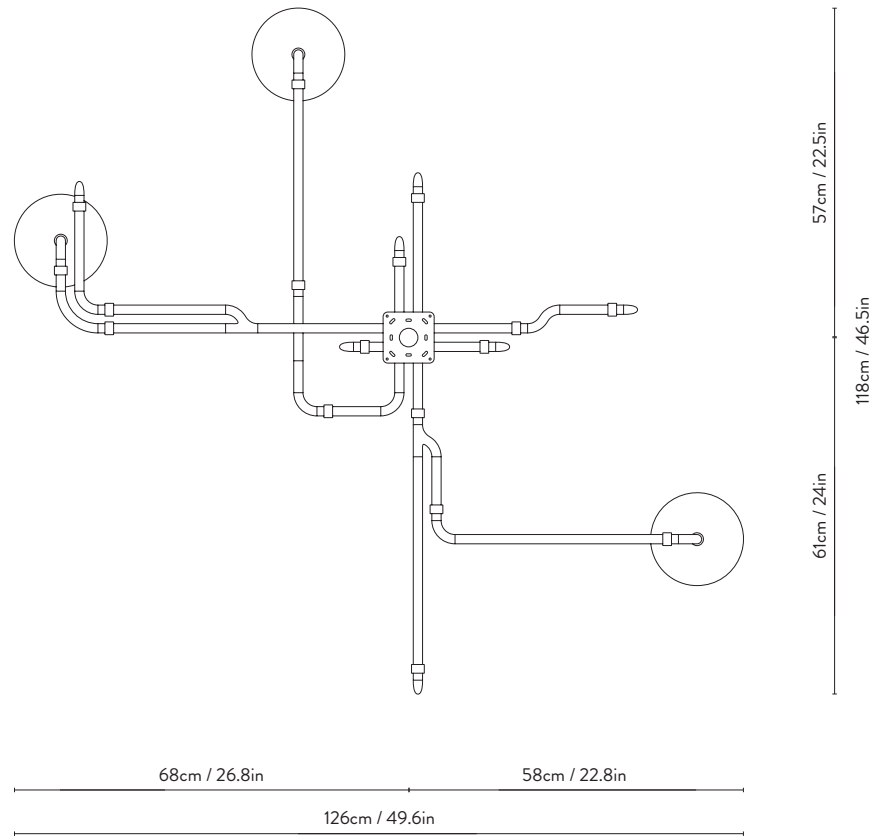

## LIGHT FOREST CEILING 3LP - configuration 1